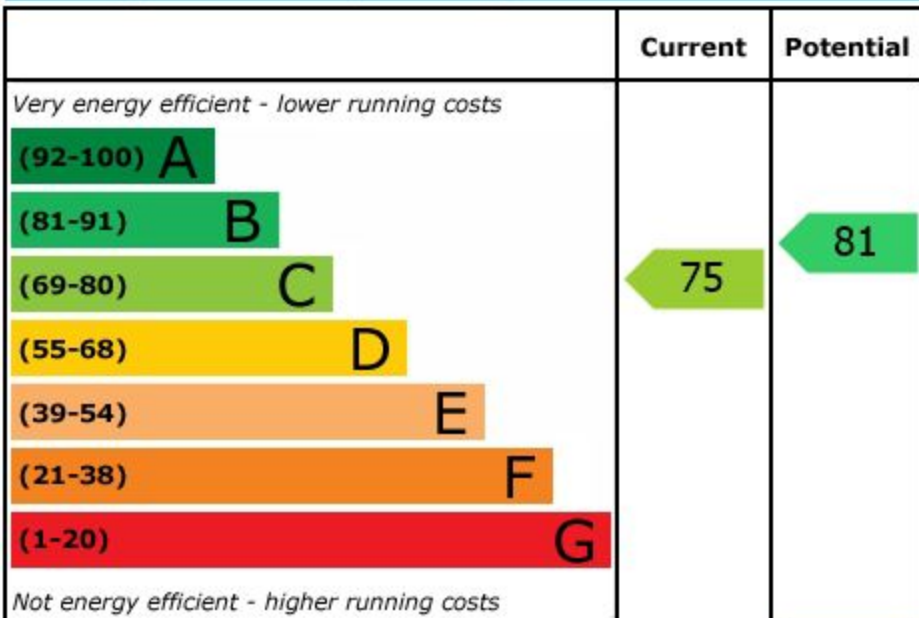

Energy Efficiency Rating

England & Wales

EU Directive
2002/91/EC

Environmental (CO₂) Impact Rating

England & Wales

EU Directive
2002/91/EC