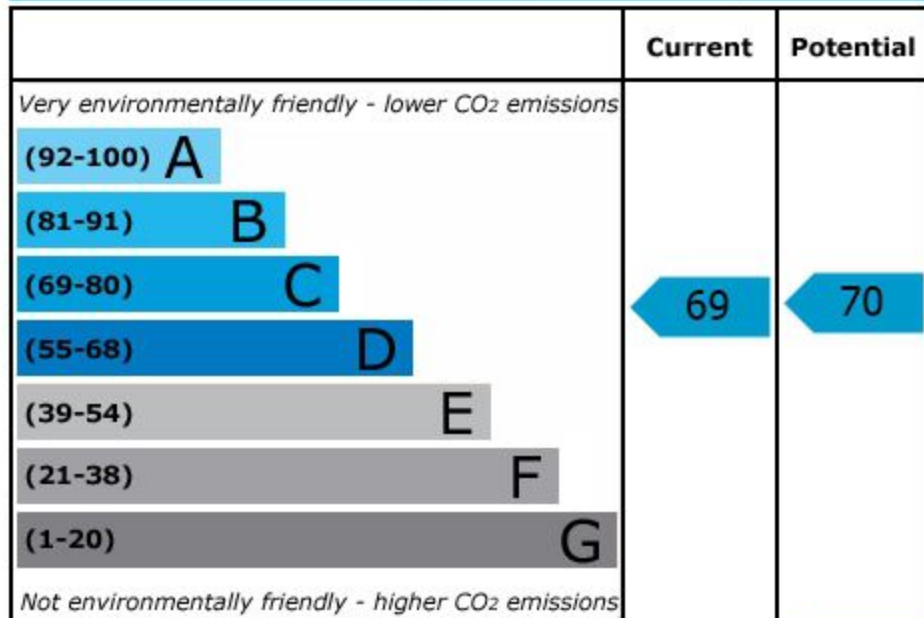

Energy Efficiency Rating

England & Wales

EU Directive
2002/91/EC

Environmental (CO₂) Impact Rating

England & Wales

EU Directive
2002/91/EC