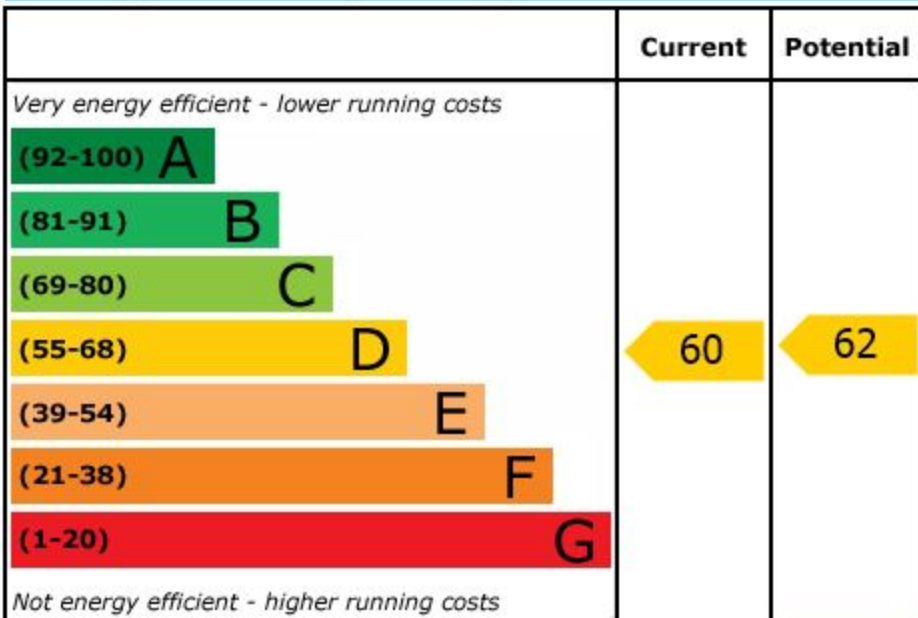

Energy Efficiency Rating

England & Wales

EU Directive
2002/91/EC

Environmental (CO₂) Impact Rating

England & Wales

EU Directive
2002/91/EC