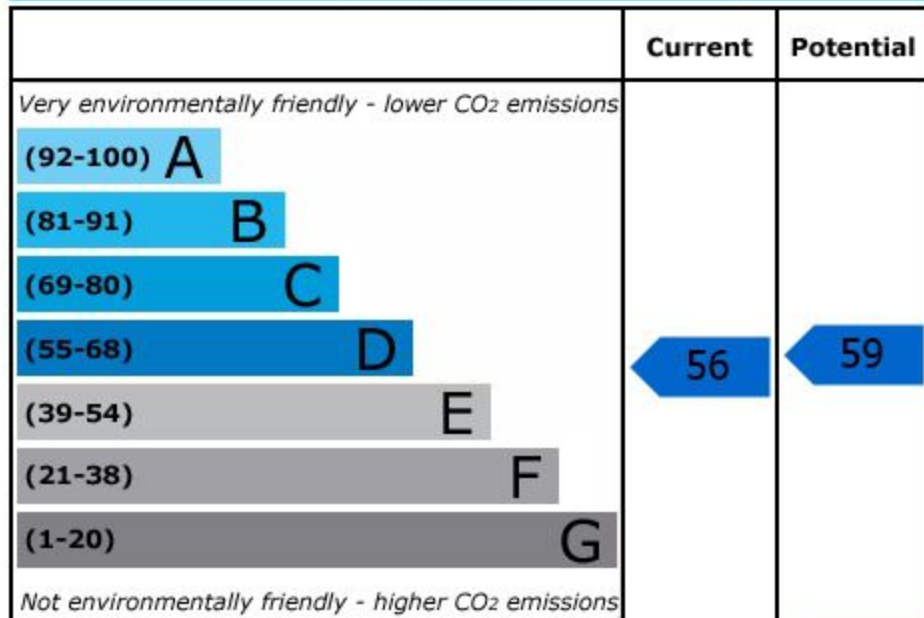

Energy Efficiency Rating

England & Wales

EU Directive
2002/91/EC

Environmental (CO₂) Impact Rating

England & Wales

EU Directive
2002/91/EC