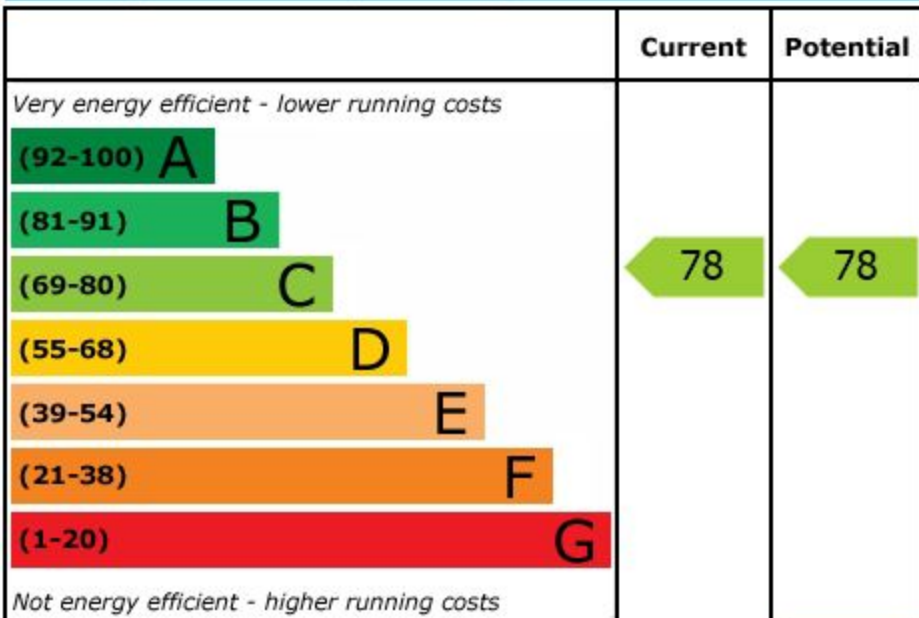

Energy Efficiency Rating

England & Wales

EU Directive
2002/91/EC

Environmental (CO₂) Impact Rating

England & Wales

EU Directive
2002/91/EC