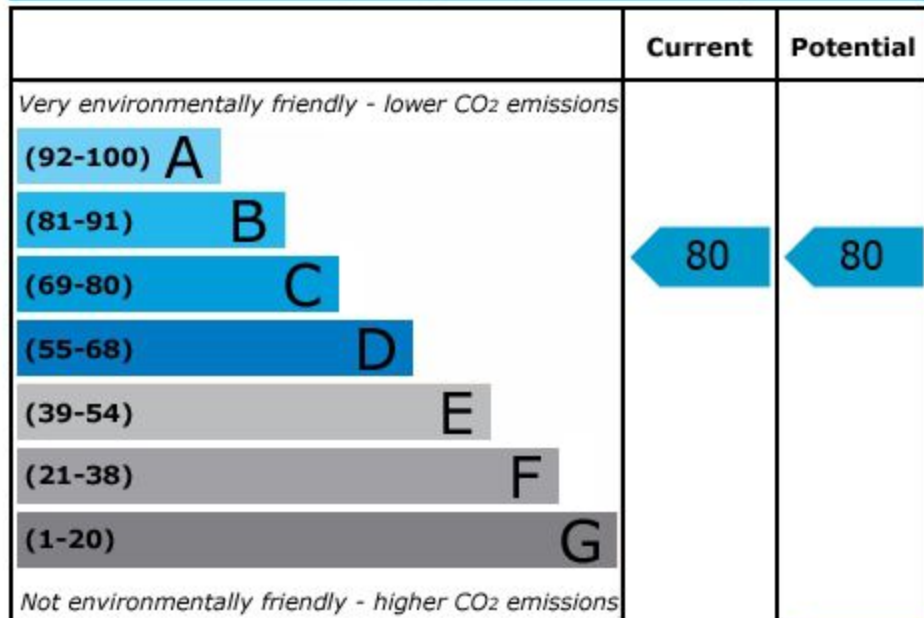

Energy Efficiency Rating

England & Wales

EU Directive
2002/91/EC

Environmental (CO₂) Impact Rating

England & Wales

EU Directive
2002/91/EC